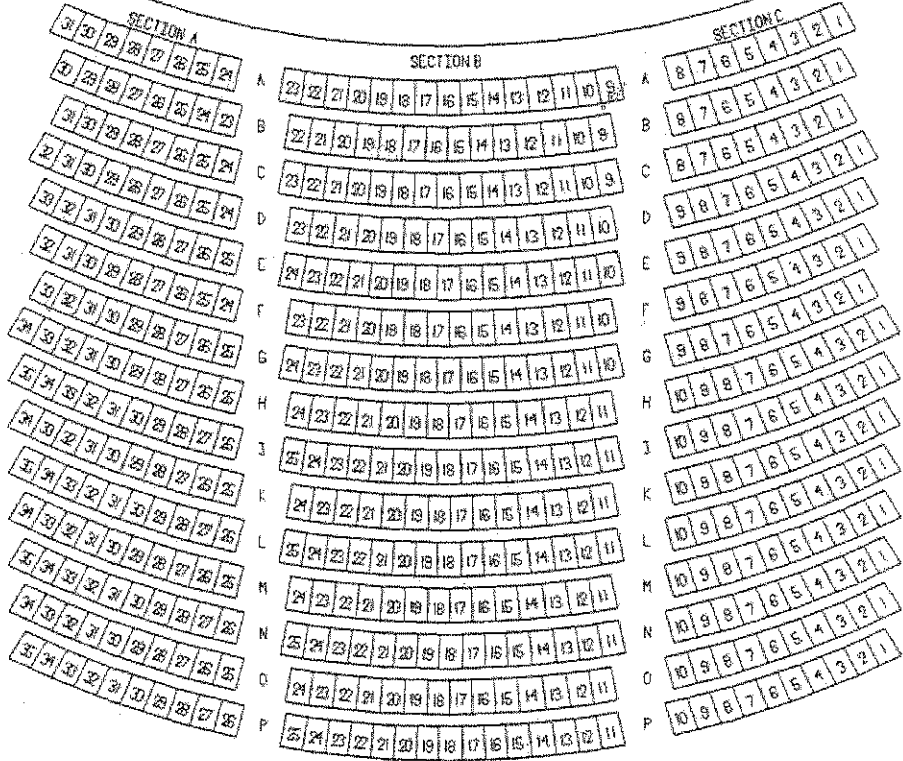

STAGE

SEATING FOR 498

MAIN ENTRANCE

EXIT

TOTAL SEATING FOR 782

FOLDING WALL

SEATING FOR 280

EXIT

EXIT

EXIT