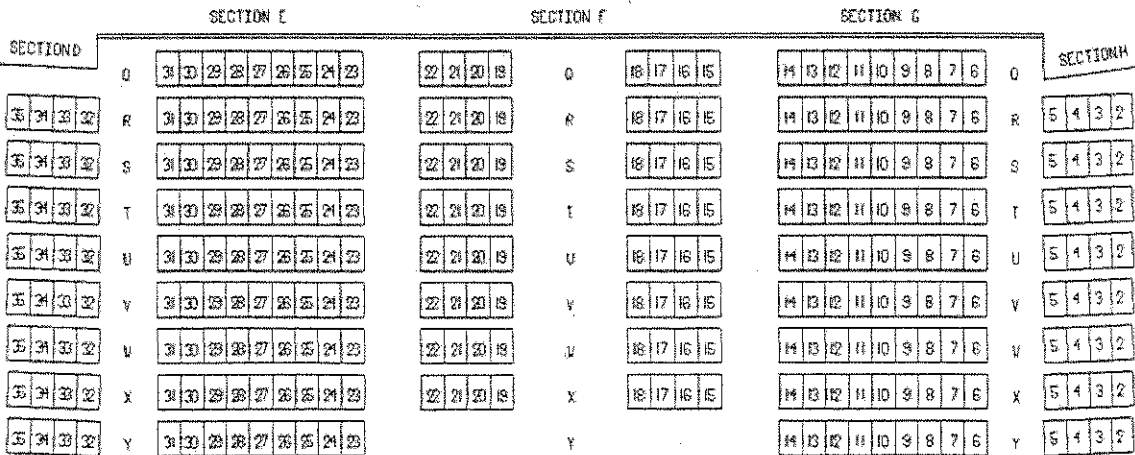

STAGE

SEATING FOR 498

MAIN ENTRANCE

EXIT

TOTAL SEATING FOR 782

FOLDING WALL

SEATING FOR 280

EXIT